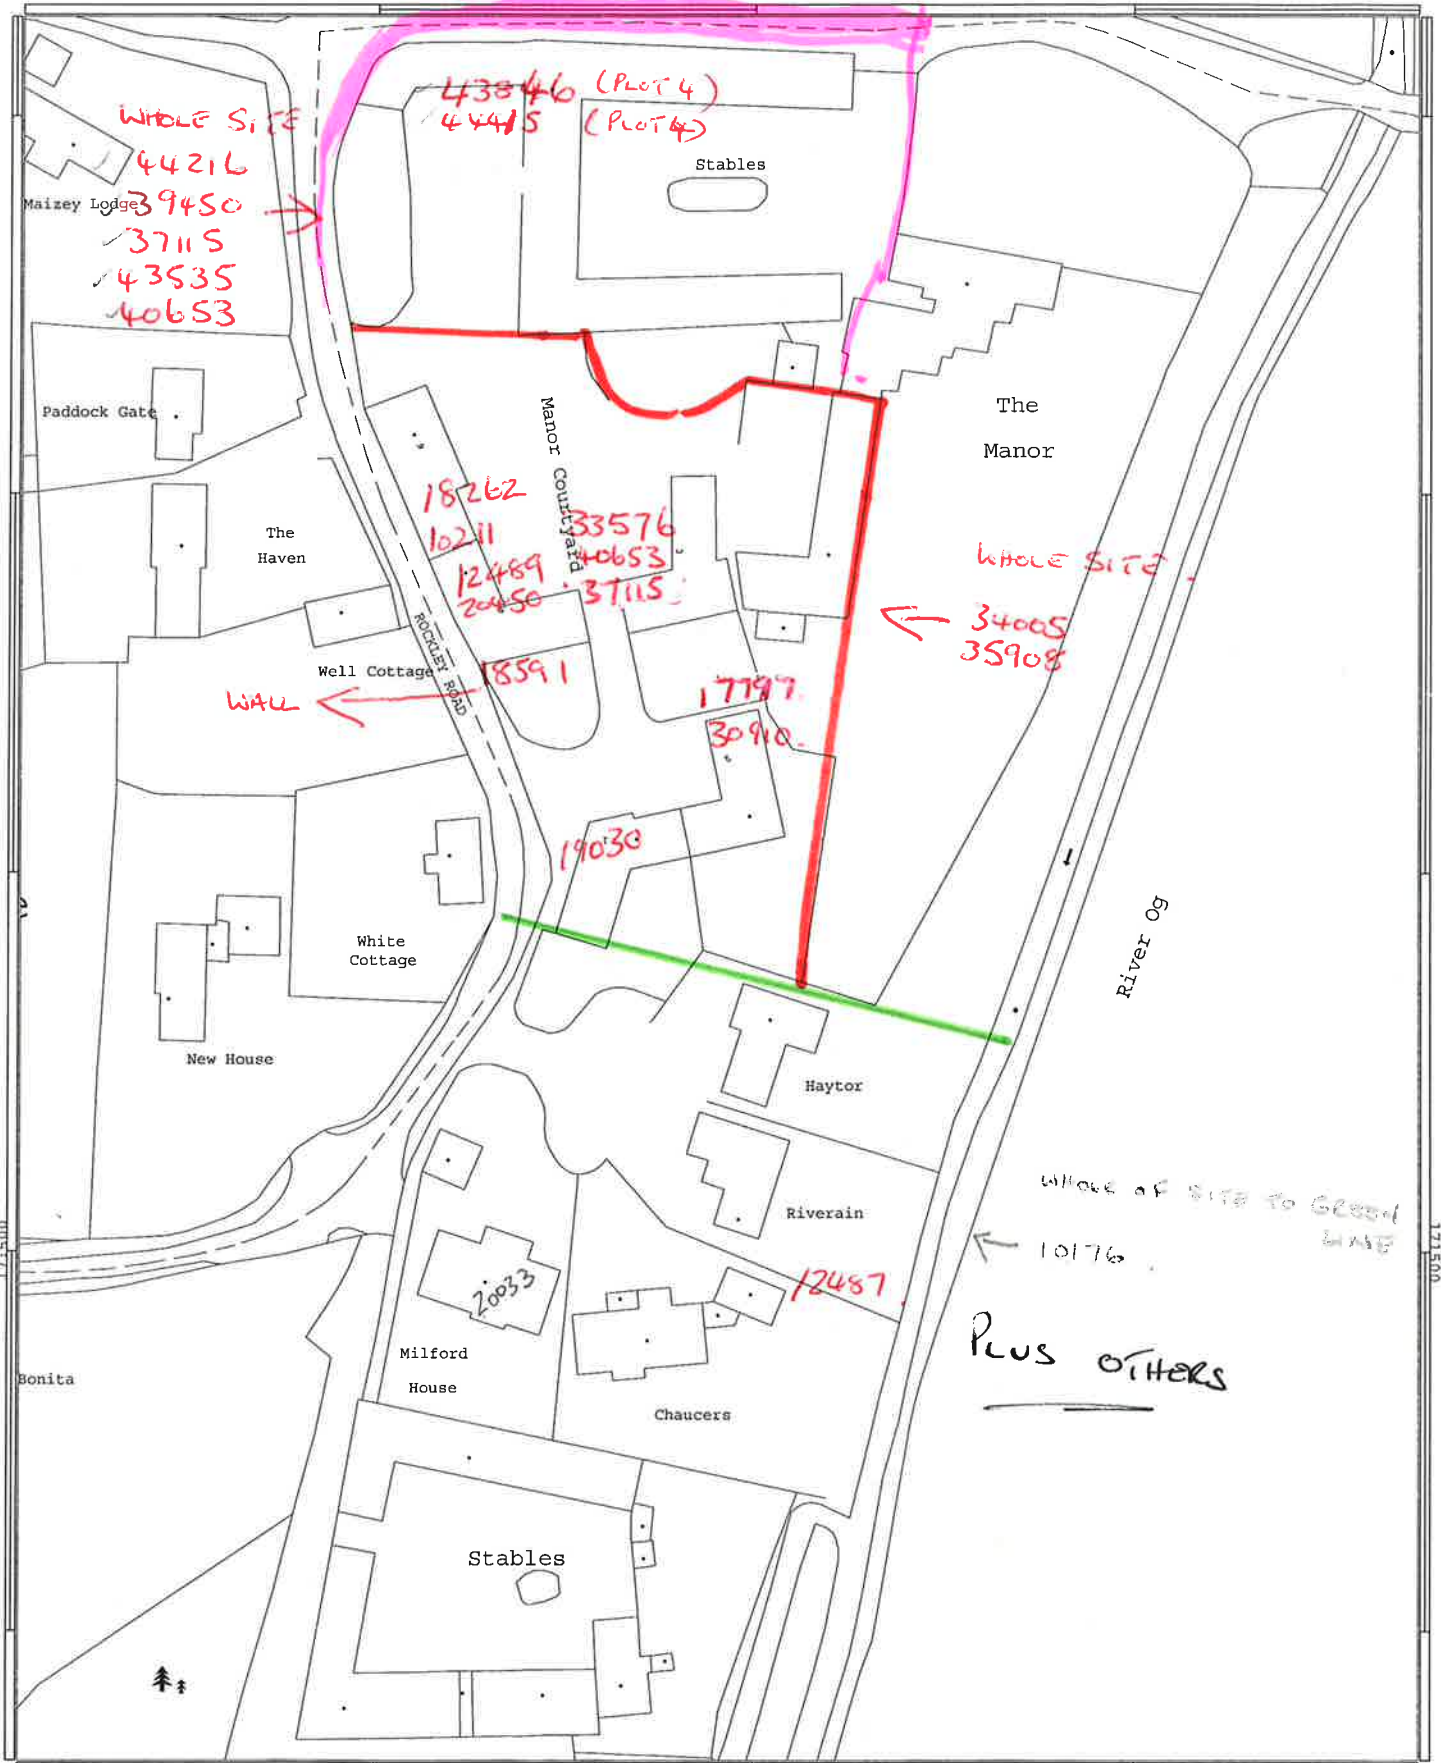

KENNET DISTRICT COUNCIL

OS reference: SU1871

OS Licence No.: LA 078328

Scale 1:1000

Date of printing: 17/03/03

Reproduced from the Ordnance Survey mapping with the permission of the Controller of Her Majesty's Stationery Office.
Crown Copyright. Unauthorised reproduction infringes Crown Copyright and may lead to prosecution or civil proceedings

WHOLE SITE

44216
39450
37115
43535
40653

43846 (Plot 4)
44415 (Plot 4)

Stables

WHOLE SITE
34005
35908

WALL

18262
10211
12489
20450
33576
40653
37115

17797
30910

Scale 1:1000

OS reference: SU1871

Date of printing: 14/10/98

Reproduced from the Ordnance Survey mapping with the permission of the Controller of Her Majesty's Stationery Office.

Crown Copyright. Unauthorised reproduction infringes Crown Copyright and may lead to prosecution or civil proceedings