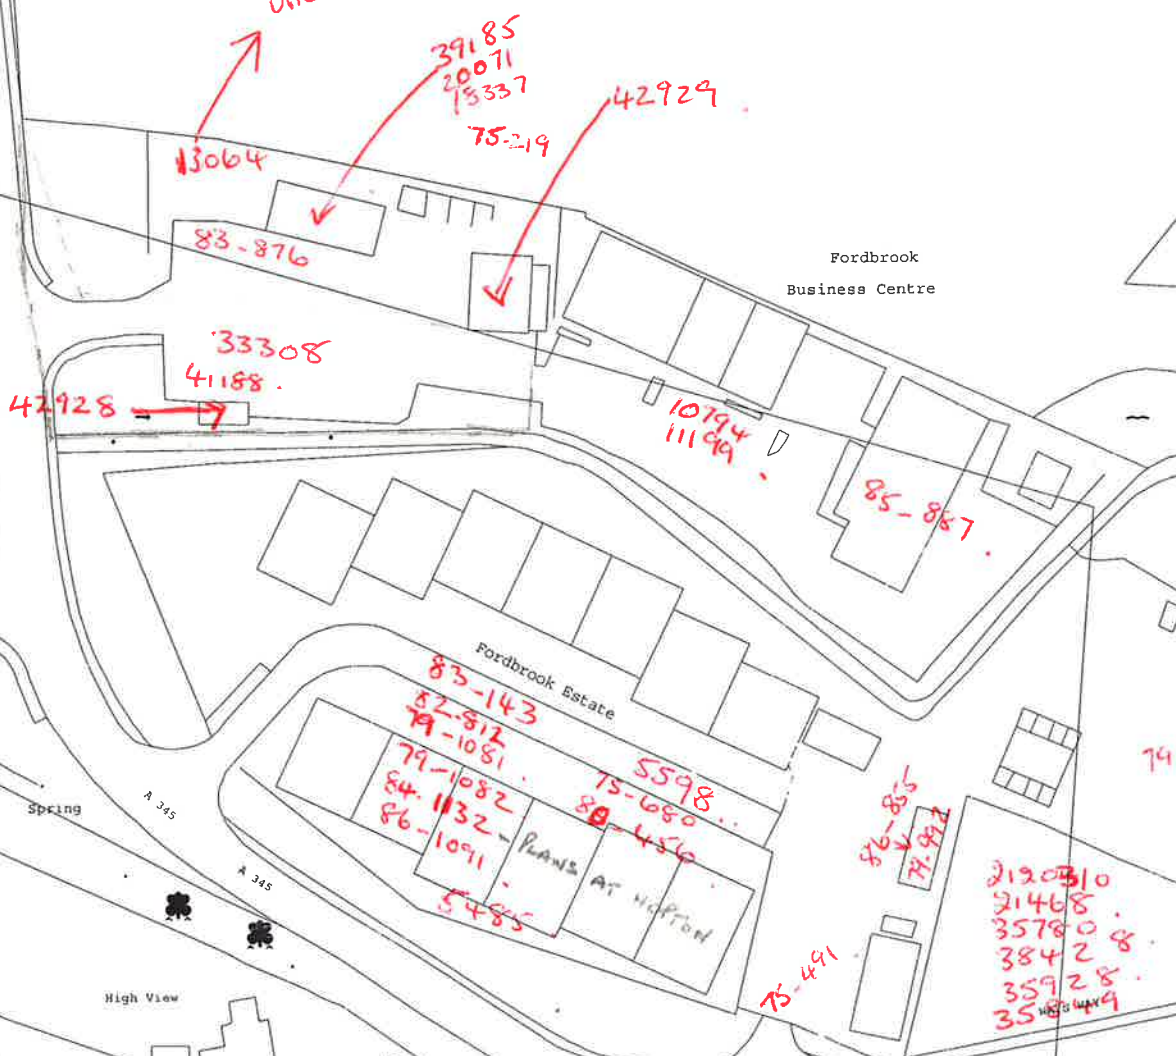

Reproduced from the Ordnance Survey mapping with the permission of the Controller of Her Majesty's Stationery Office.

Crown Copyright. Unauthorised reproduction infringes Crown Copyright and may lead to prosecution or civil proceedings

416000

PENCIL SITE = 33308

14.60

UPPER HALF OF SITE

160500

160500

416000

BM 116.62m