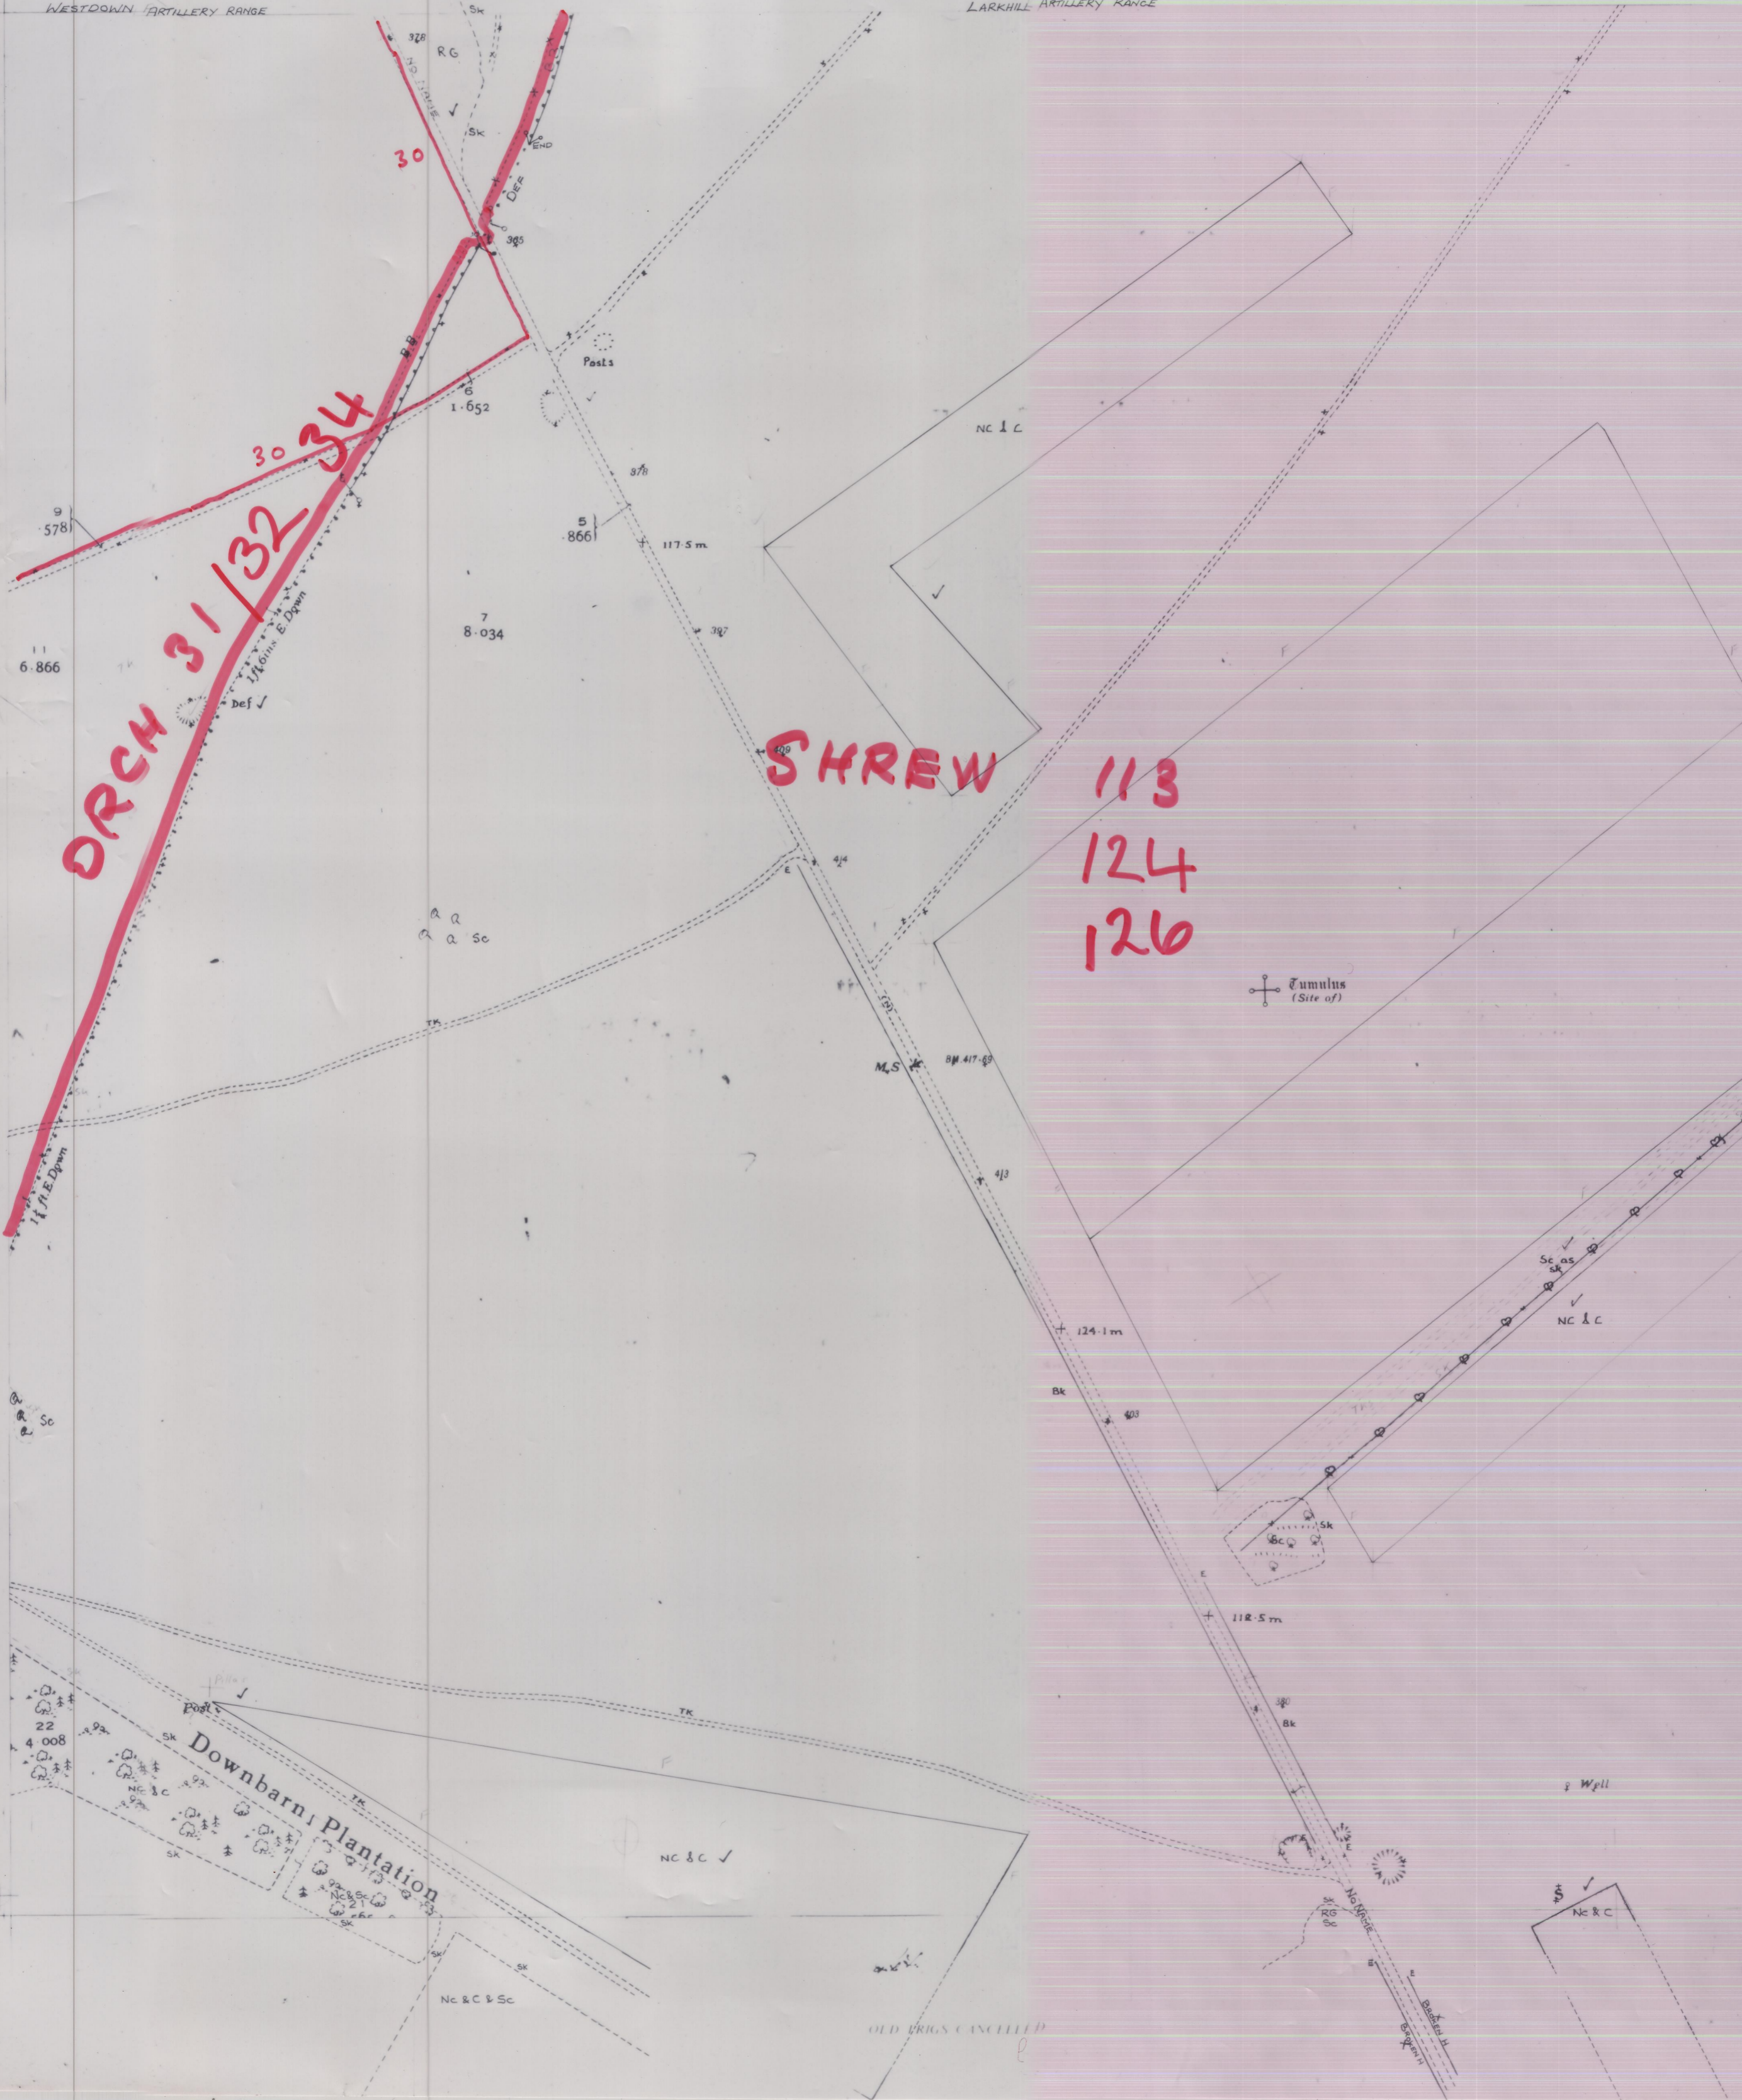

WESTDOWN ARTILLERY RANGE

LARKHILL ARTILLERY RANGE

ORCH 31/32/34

SHREW

113  
124  
126

Tumulus  
(Site of)

Downbarn Plantation

OLD BRIGS CANCELLED