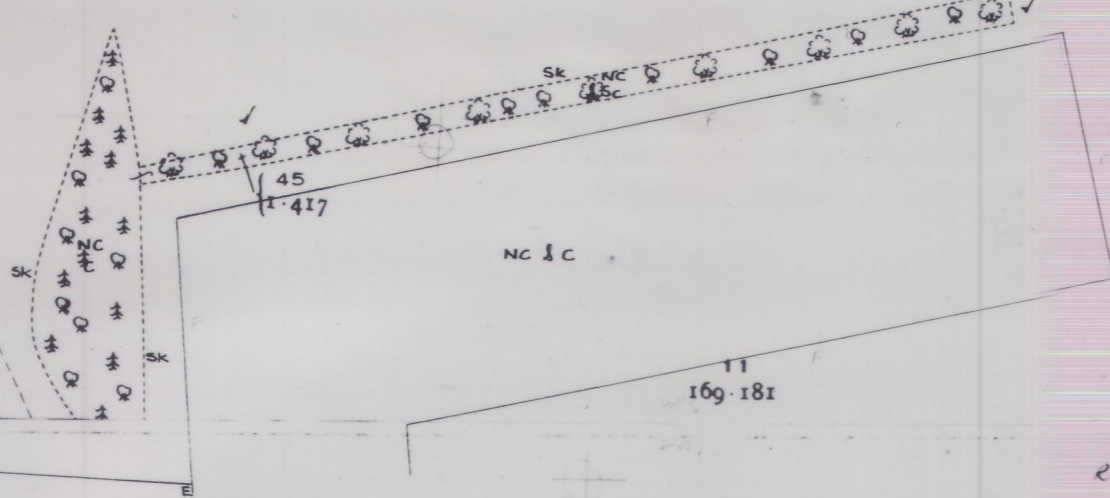

0747

OZAFILM

PLAN

SU 0747

Revision of March 1978

HEIGHTS IN METRES
DATE OF LEVELLING 1957

Edge map
No
RB

WESTDOWN ARTILLERY RANGE

ORCHESTON DOWN

Flagstaff

h
c
r

32

2M
Area map

Edge map
RB

46
455

Halfmoon Copse

NC & C

11
31 716

45
417

NC & C

11
169 181

Cleaving

Downsawn Plantation

25