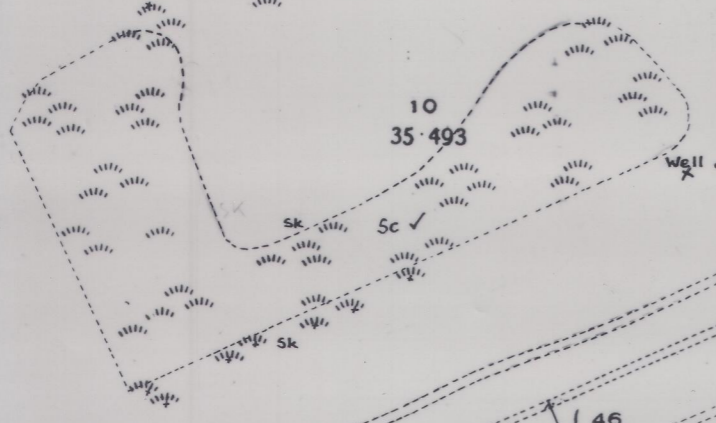

0747

OZAFILM

PLAN

SU 0747

Revision of March 1978

HEIGHTS IN METRES
DATE OF LEVELLING 1957

Edge map
No
RB

WESTDOWN ARTILLERY RANGE

ORCHESTON DOWN

Flagstaff

h
c
r

32

2M
Area map

Edge map
RB

46
455

Halfmoon Copse

NC & C

11
31 716

45
417

NC & C

11
169 181

Cleaving

Downsawn Plantation

25