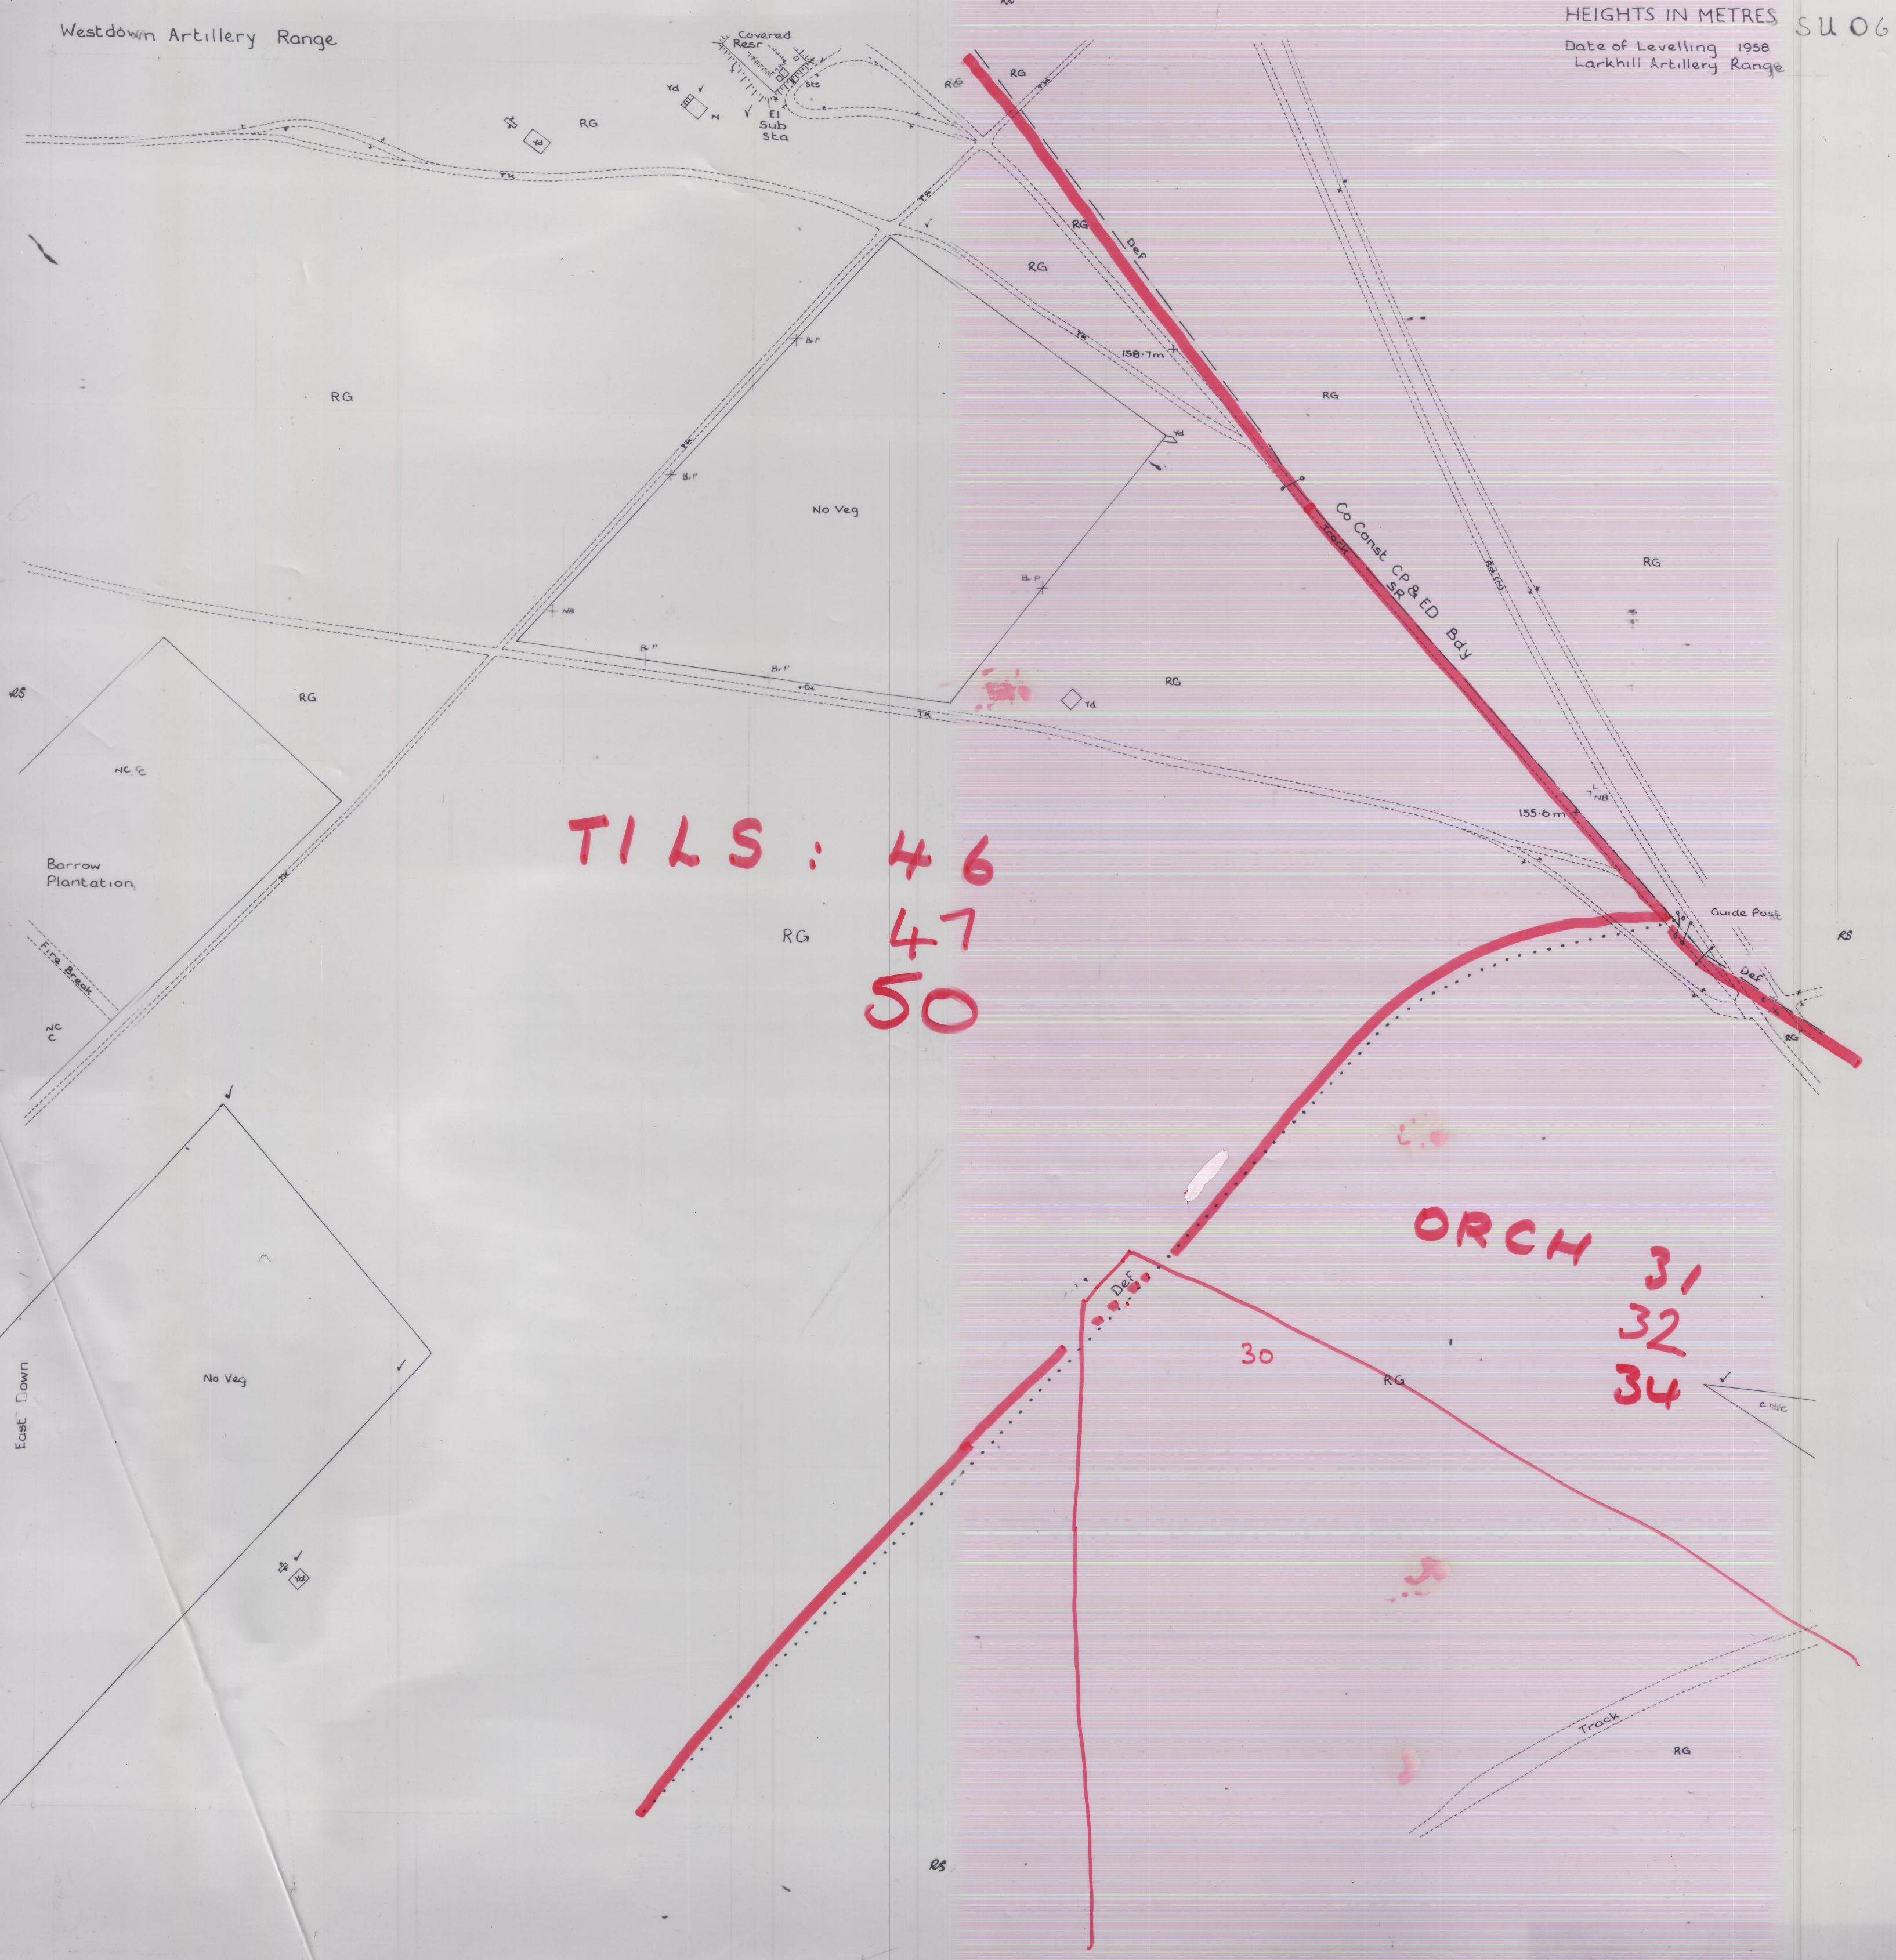

0649

HEIGHTS IN METRES SU 0649
Date of Levelling 1958
Larkhill Artillery Range

Westdown Artillery Range

TILS : 46
47
50

ORCH 31
32
34

30