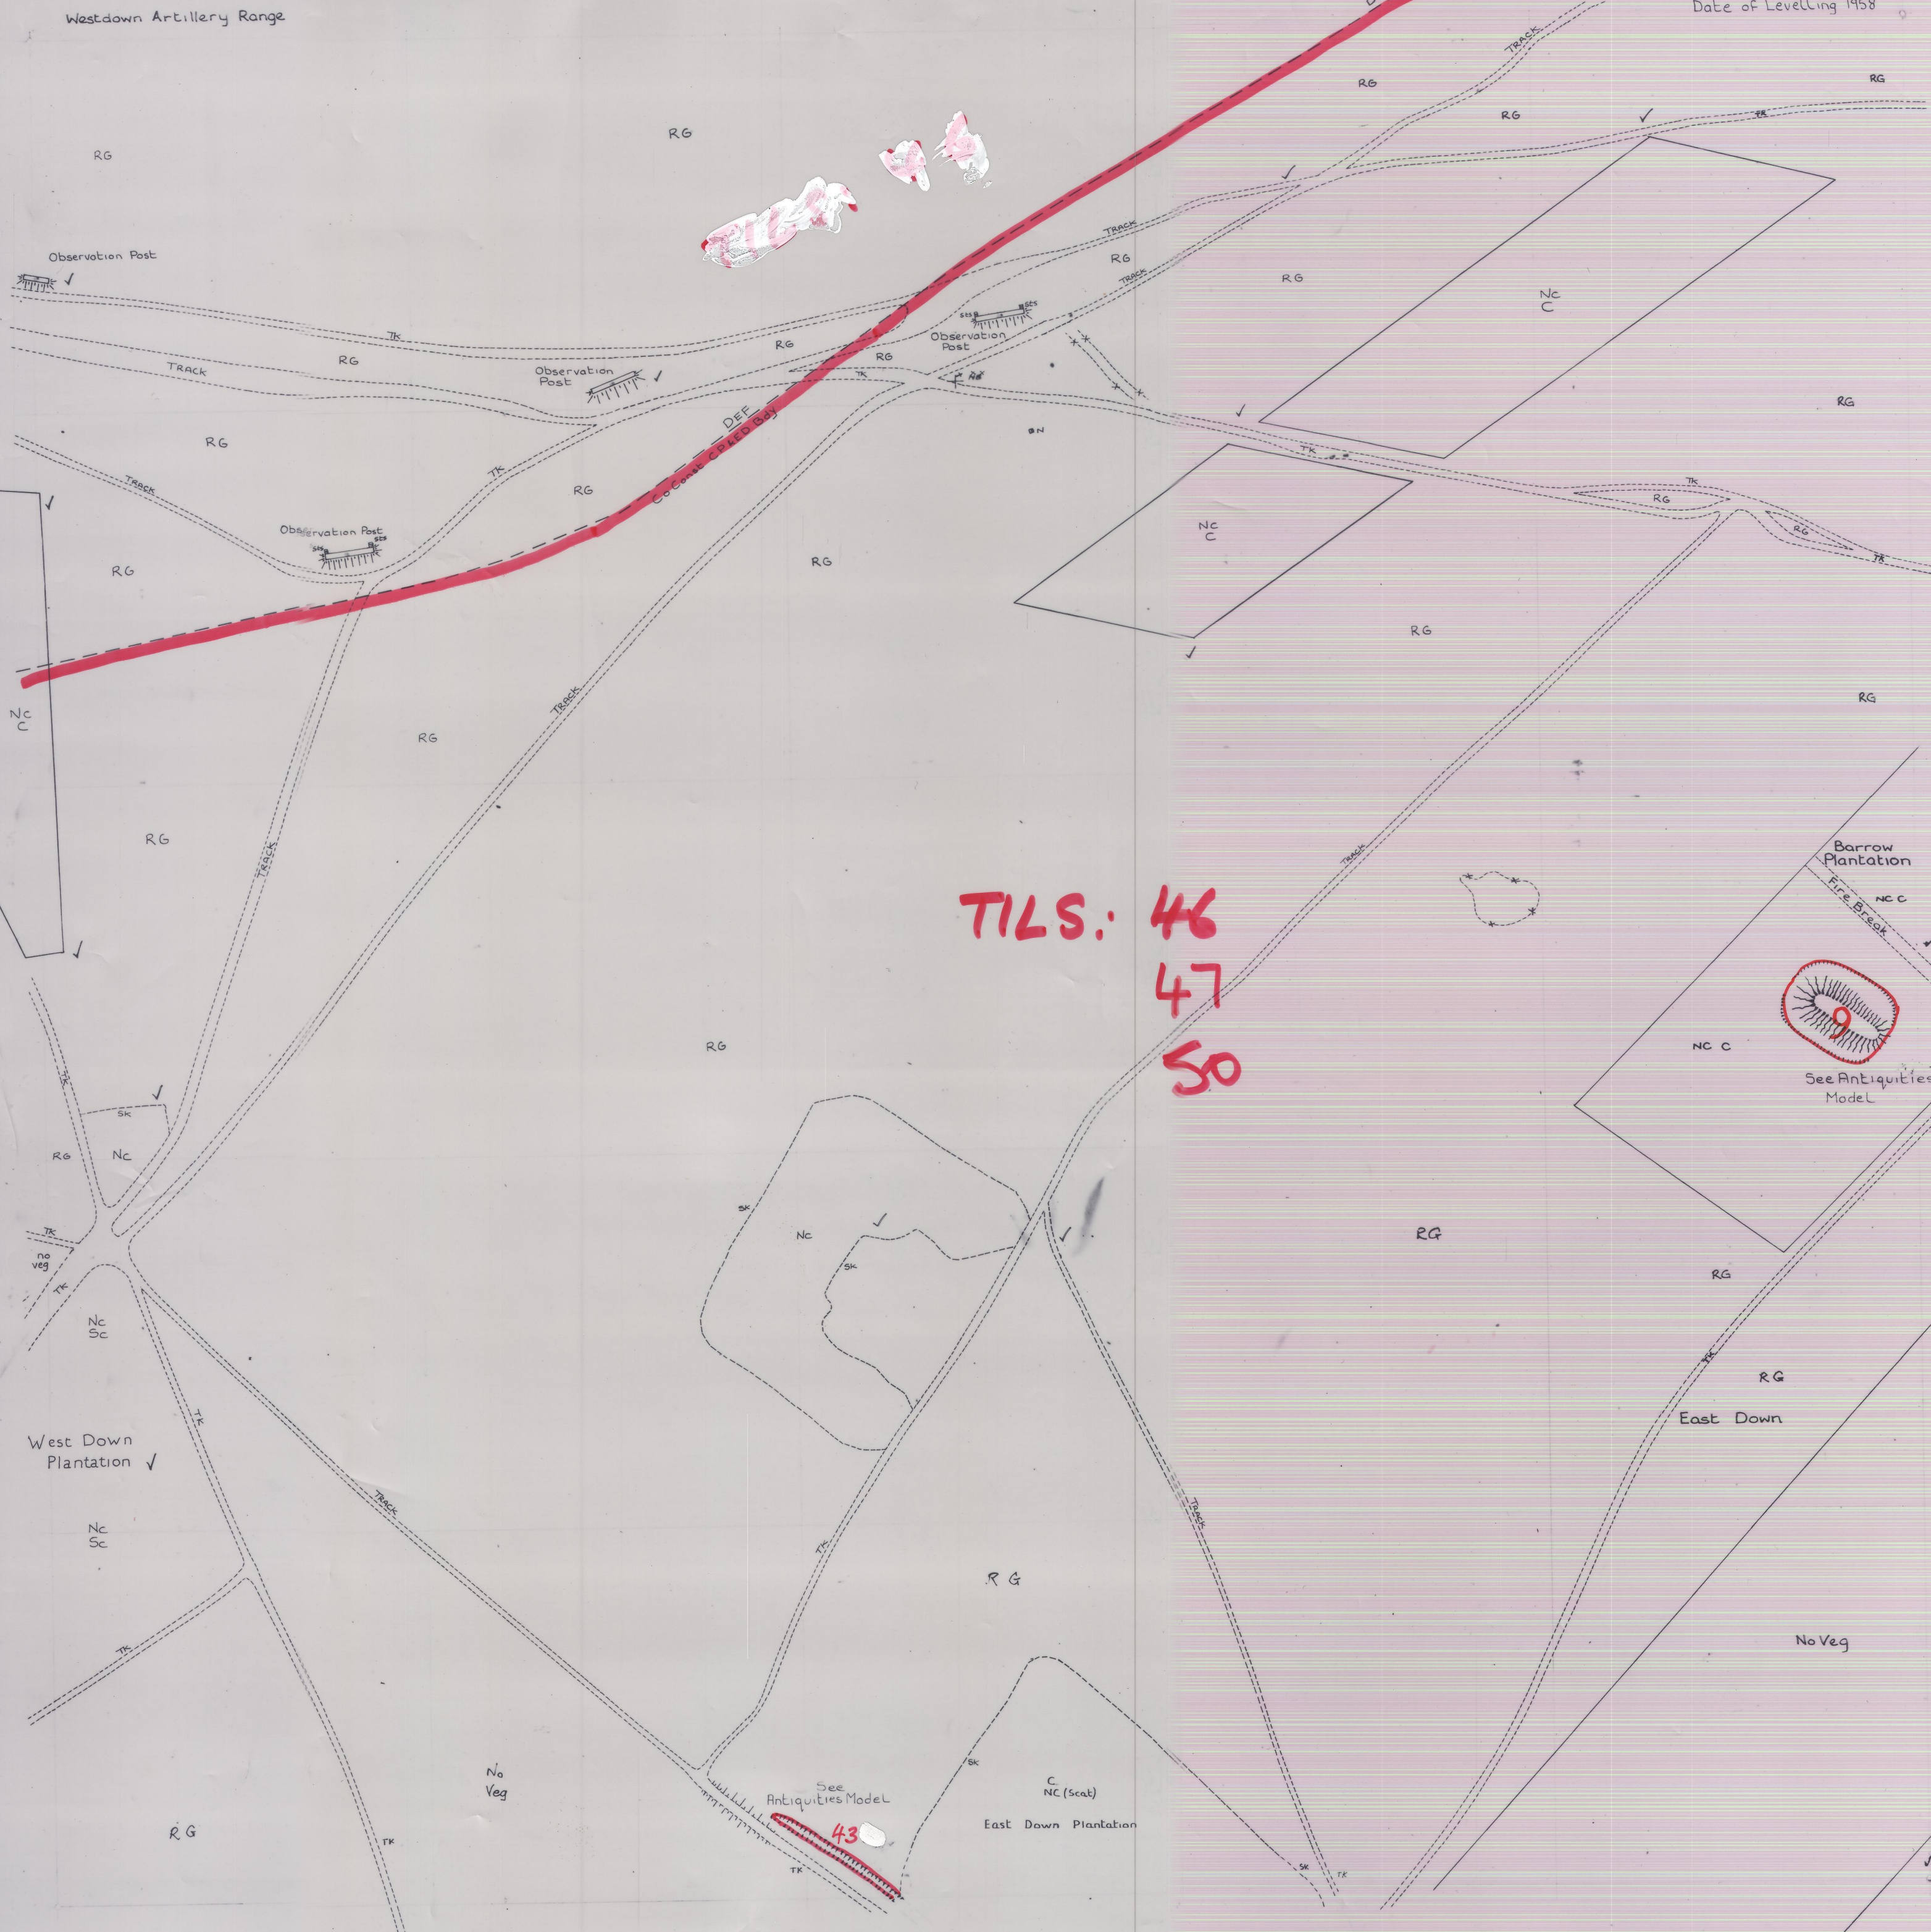

Westdown Artillery Range

ES

TILS: 46
47
50

See Antiquities Model
43