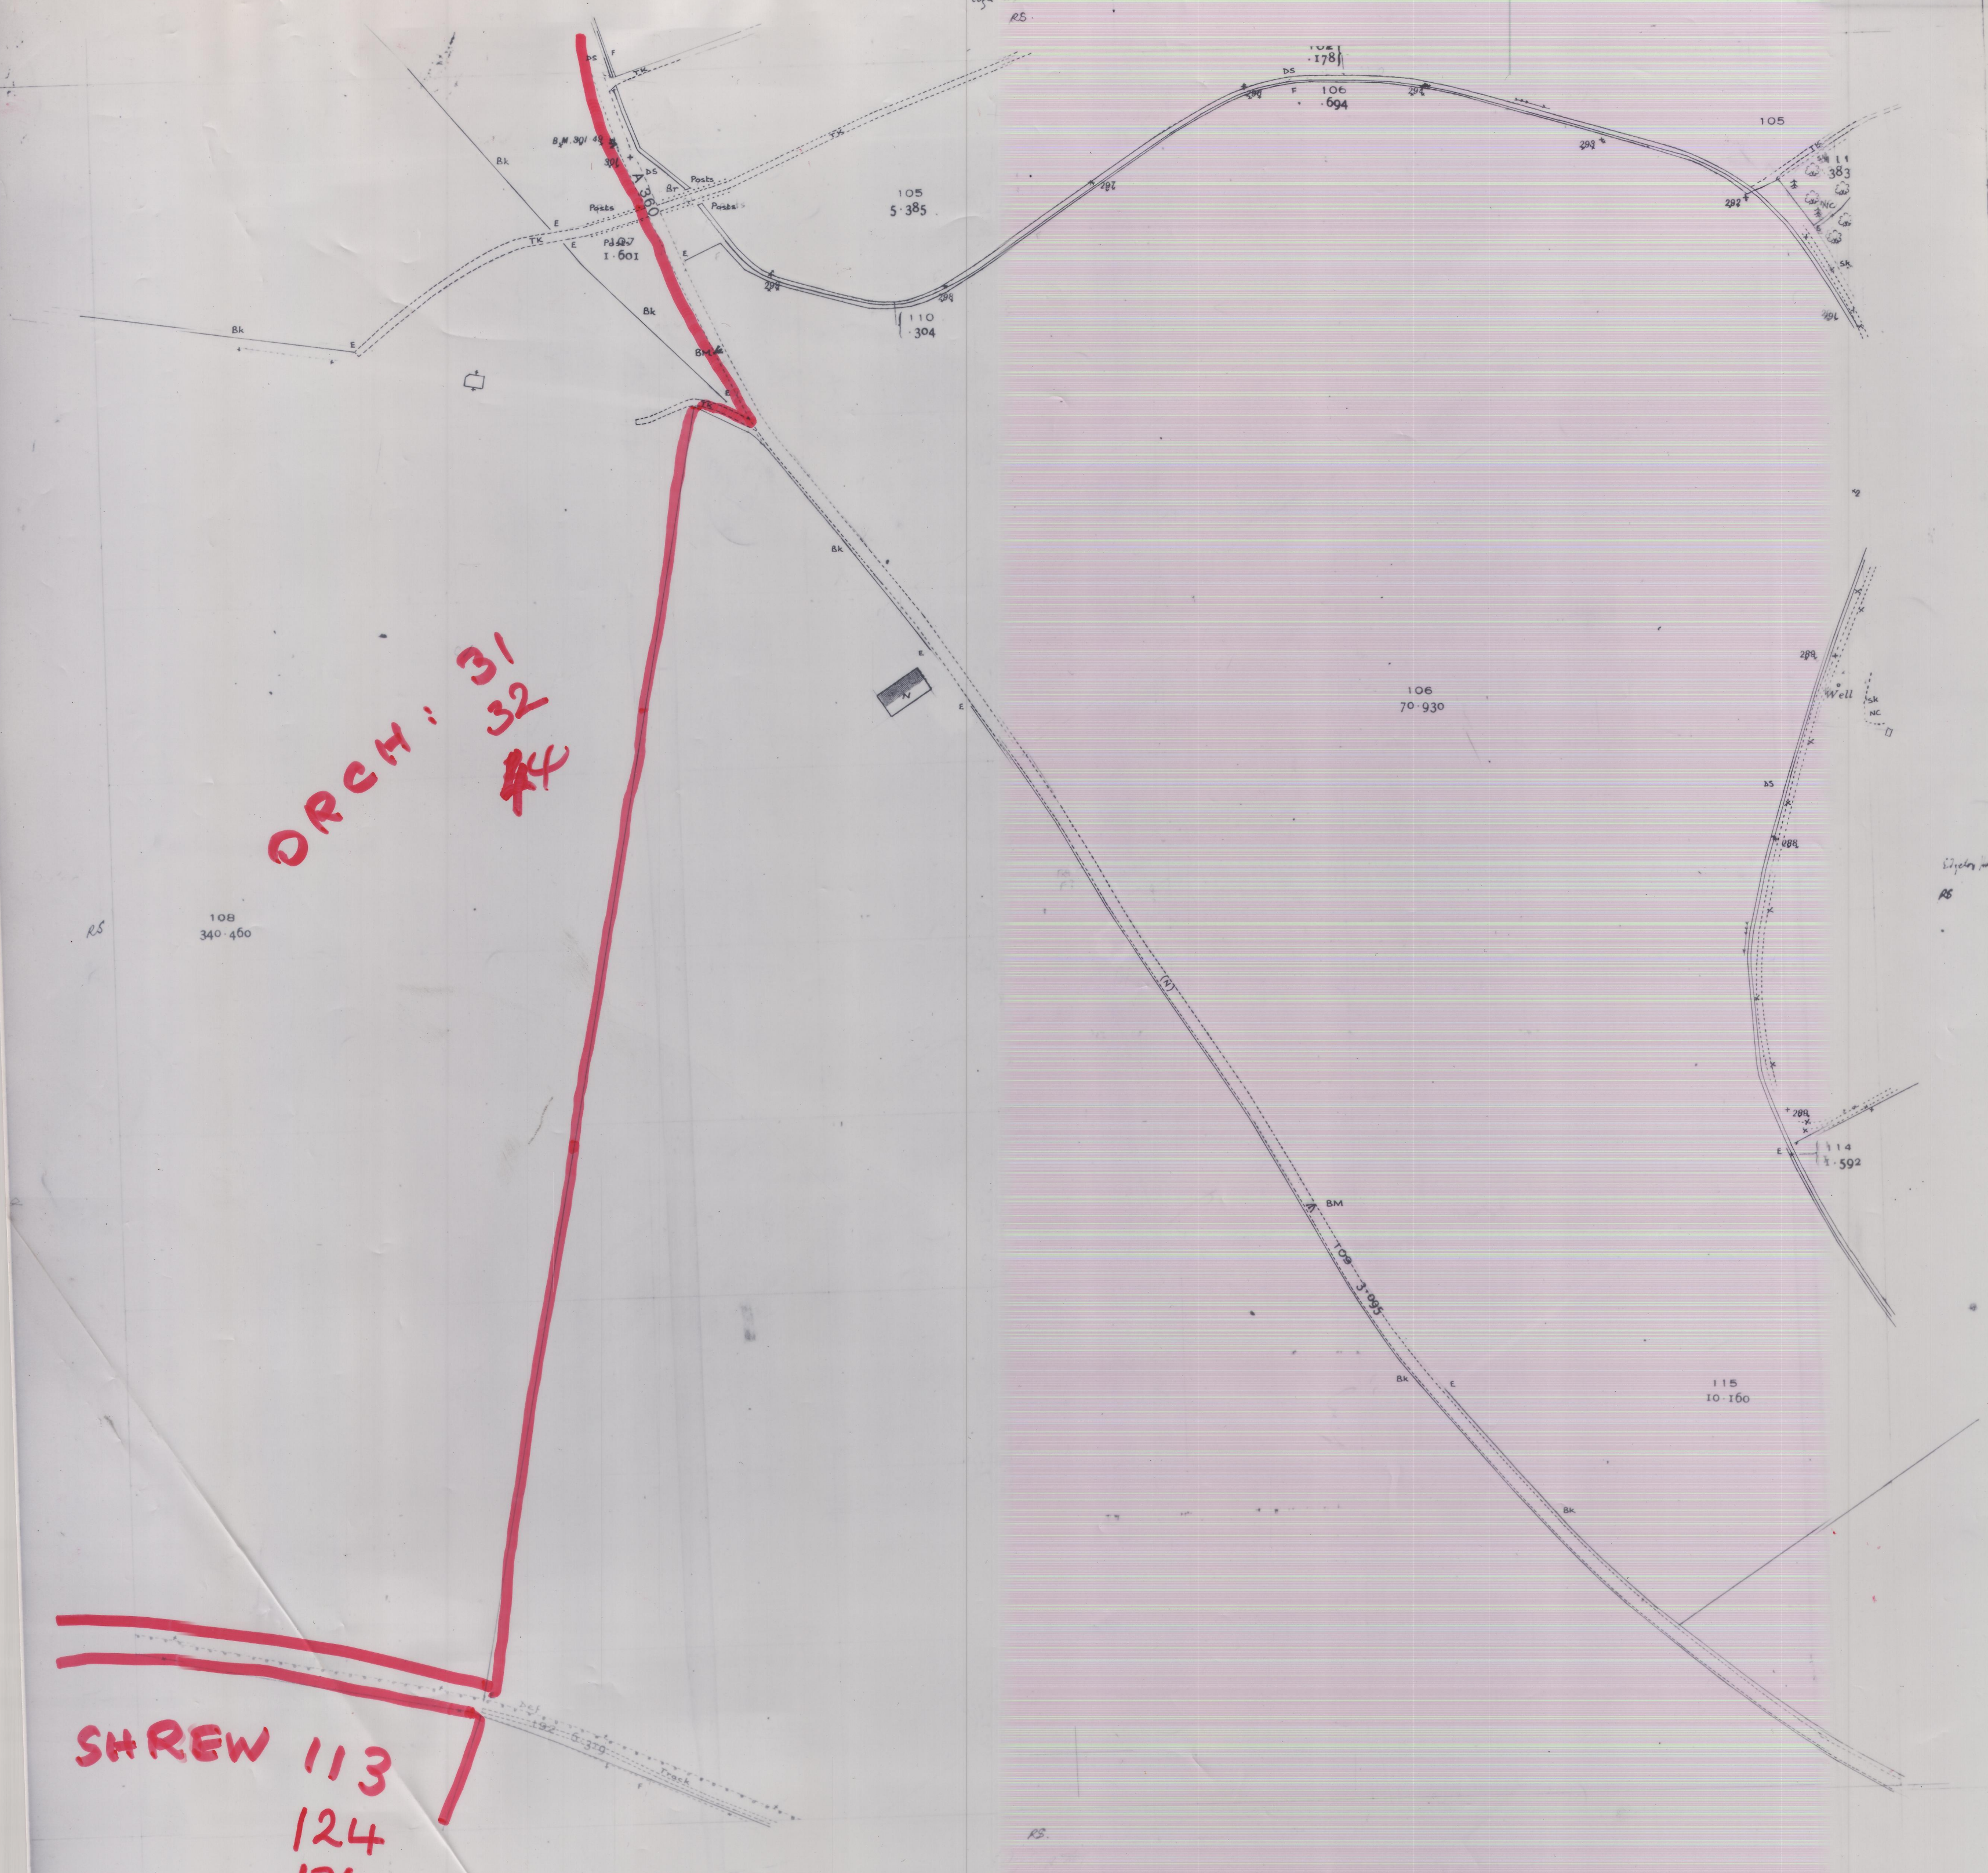

This article is the property of the Director General of the Ordnance Survey, Romsey Road, Maybush, Southampton.  
The finder is requested to take it to the nearest Police Station.

PLAN  
SU 0445

OZAFILM

Revision of AUGUST 1976

SEP 1976  
1000 1 510

Copy  
RS

ORCH: 31  
32  
44

SHREW 113  
124  
126

OLD IRIGS CANCELLED